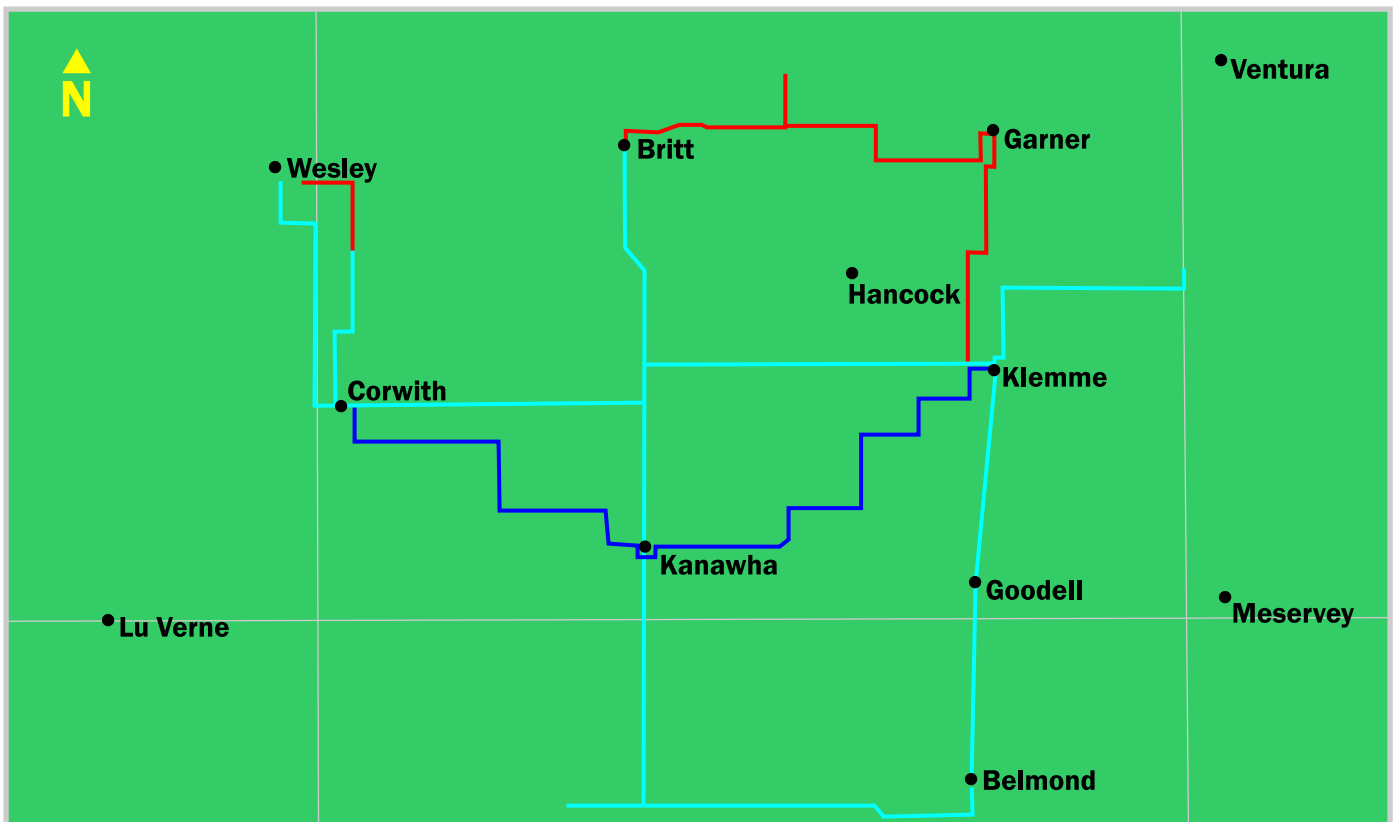

# Comm1

The Local 1

## Comm1's Redundant Fiber Map

Comm1 has installed a state-of-the-art fiber ring between the communities we serve. This ring is connected to the statewide fiber network managed by Iowa Network Services. It gives us the ability to offer a redundant fiber connection between the communities we serve and major cities in our region.